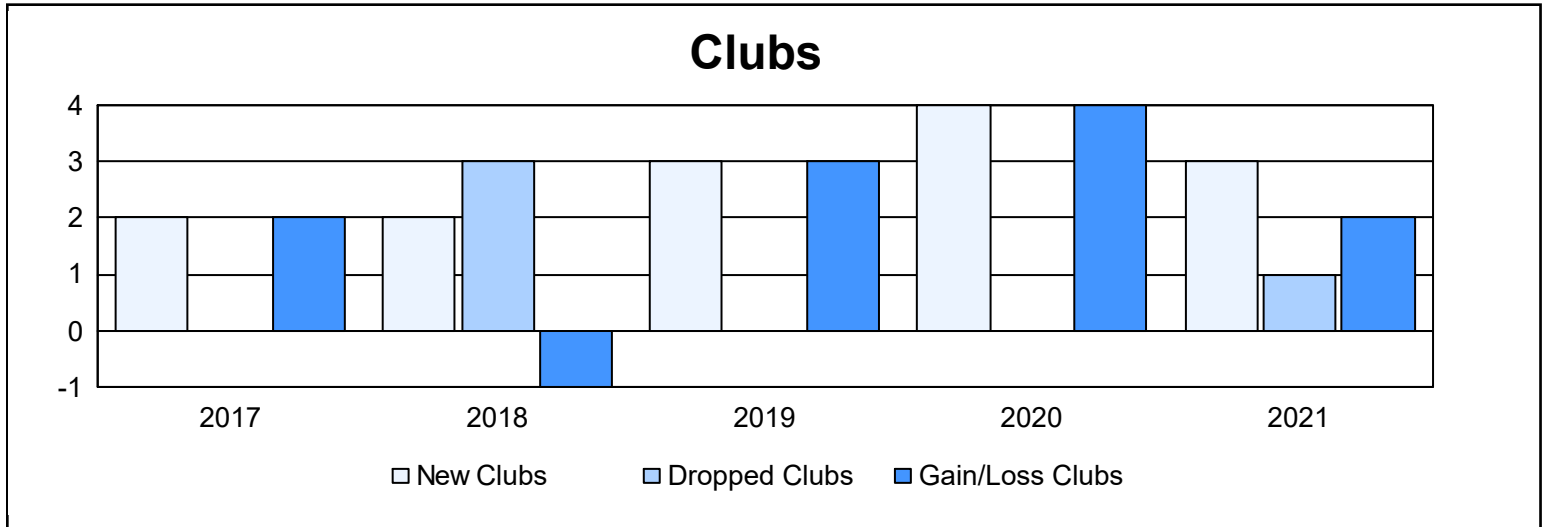

Year	New Clubs	Dropped Clubs	Gain/ Loss Clubs	New Members	Charter Members	Reinstate Members	Transfer Members	Total Member Added	Total Members Dropped	Gain/ Loss Members
2016-2017	2	0	2	84	47	6	1	138	97	41
2017-2018	2	3	-1	48	46	4	0	98	134	-36
2018-2019	3	0	3	79	100	19	3	201	66	135
2019-2020	4	0	4	113	119	29	7	268	129	139
2020-2021	3	1	2	166	82	3	0	251	183	68
<b>Average</b>	<b>3</b>	<b>1</b>	<b>2</b>	<b>98</b>	<b>79</b>	<b>12</b>	<b>2</b>	<b>191</b>	<b>122</b>	<b>69</b>

### Membership Composition June 2021 Cumulative