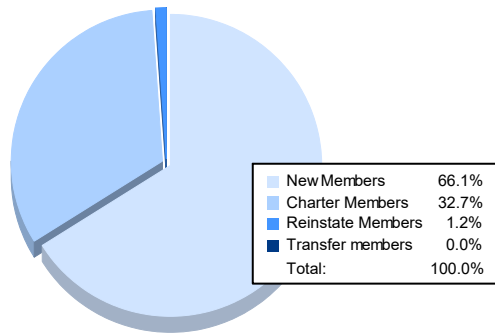

Year	New Clubs	Dropped Clubs	Gain/ Loss Clubs	New Members	Charter Members	Reinstate Members	Transfer Members	Total Member Added	Total Members Dropped	Gain/ Loss Members
2016-2017	2	0	2	84	47	6	1	138	97	41
2017-2018	2	3	-1	48	46	4	0	98	134	-36
2018-2019	3	0	3	79	100	19	3	201	66	135
2019-2020	4	0	4	113	119	29	7	268	129	139
2020-2021	3	1	2	166	82	3	0	251	183	68
<b>Average</b>	<b>3</b>	<b>1</b>	<b>2</b>	<b>98</b>	<b>79</b>	<b>12</b>	<b>2</b>	<b>191</b>	<b>122</b>	<b>69</b>

### Membership Composition June 2021 Cumulative