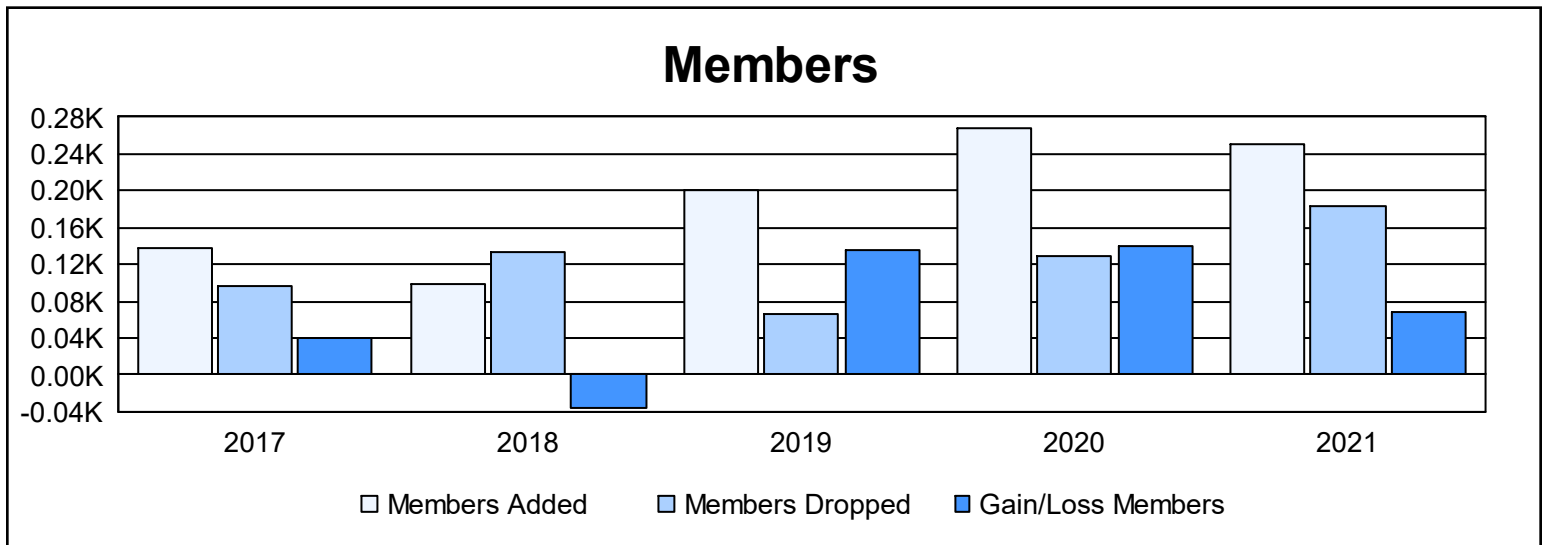

Year	New Clubs	Dropped Clubs	Gain/ Loss Clubs	New Members	Charter Members	Reinstate Members	Transfer Members	Total Member Added	Total Members Dropped	Gain/ Loss Members
2016-2017	2	0	2	84	47	6	1	138	97	41
2017-2018	2	3	-1	48	46	4	0	98	134	-36
2018-2019	3	0	3	79	100	19	3	201	66	135
2019-2020	4	0	4	113	119	29	7	268	129	139
2020-2021	3	1	2	166	82	3	0	251	183	68
<b>Average</b>	<b>3</b>	<b>1</b>	<b>2</b>	<b>98</b>	<b>79</b>	<b>12</b>	<b>2</b>	<b>191</b>	<b>122</b>	<b>69</b>

### Membership Composition June 2021 Cumulative